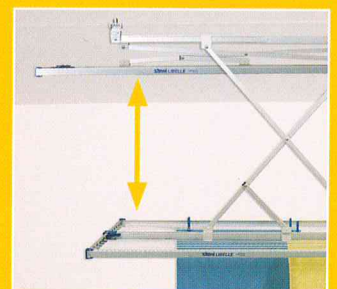

New!

A truly versatile, robust
ceiling dryer from Stewi!