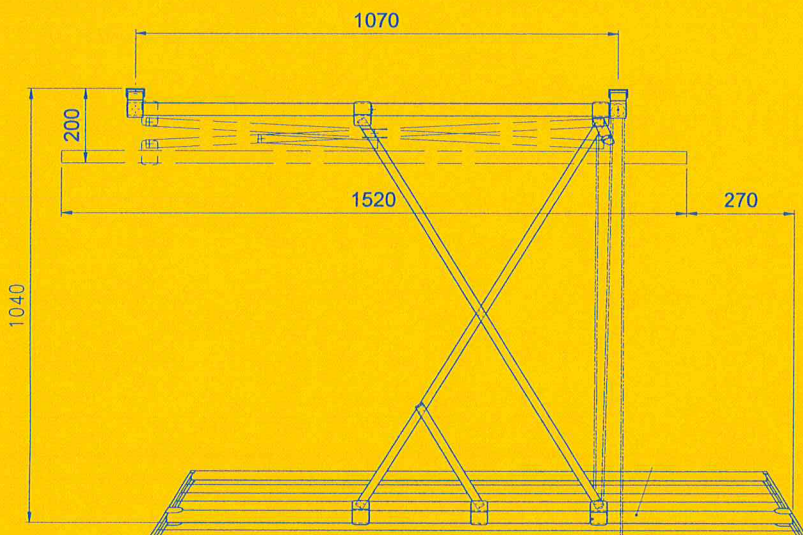

Matériel

- Construction stable en aluminium
- Corde d'étendage en polyester résistante avec enrobage synthétique
- Embouts en plastiques

Données techniques

Cadre de séchage	150 x 75 cm
Poids	3,1 kg

Art. no.	Couleur	EAN-Code
333 à pied en croix	alu/bleu	7610741003333

Accessoires

- 289 Partie supérieure Libelle XL 165 x 75 cm
- 303 Fixation plafond avec cordelette
- 304 Partie supérieure Libelle 150 x 75 cm

DH-Libelle

Ceiling Dryer

Convincing advantages

- Uses little space under the ceiling (20 cm)
- Drying lines can be protected by foldable frame
- Flexibility in one direction only – more stability for hanging up laundry
- The unit can lowered down from the ceiling up to 104 cm for easy hanging of laundry
- Drying frame can be replaced easily

Materials

- Rigid aluminium structure
- Extra strong washing lines of plastic covered polyester
- End pieces made of plastic

Technical Data

Drying frame	150 x 75 cm
Weight	3.1 kg / 15.65 lbs

Art. no.	Colours	EAN Code
333 with cross foot	alu/blue	7610741003333

Accessories

- 289 Libelle XL upper part 165 x 75 cm
- 303 Ceiling mount with pulley
- 304 Libelle upper part 150 x 75 cm

Vertrieb / Vente / Sales

swiss made

Jahre
Ans
Years
Garantie
Warranty
STEWI

Produktänderungen
vorbehalten
Sous réserve de
modification du produit
We reserve the
right to make changes
to the product